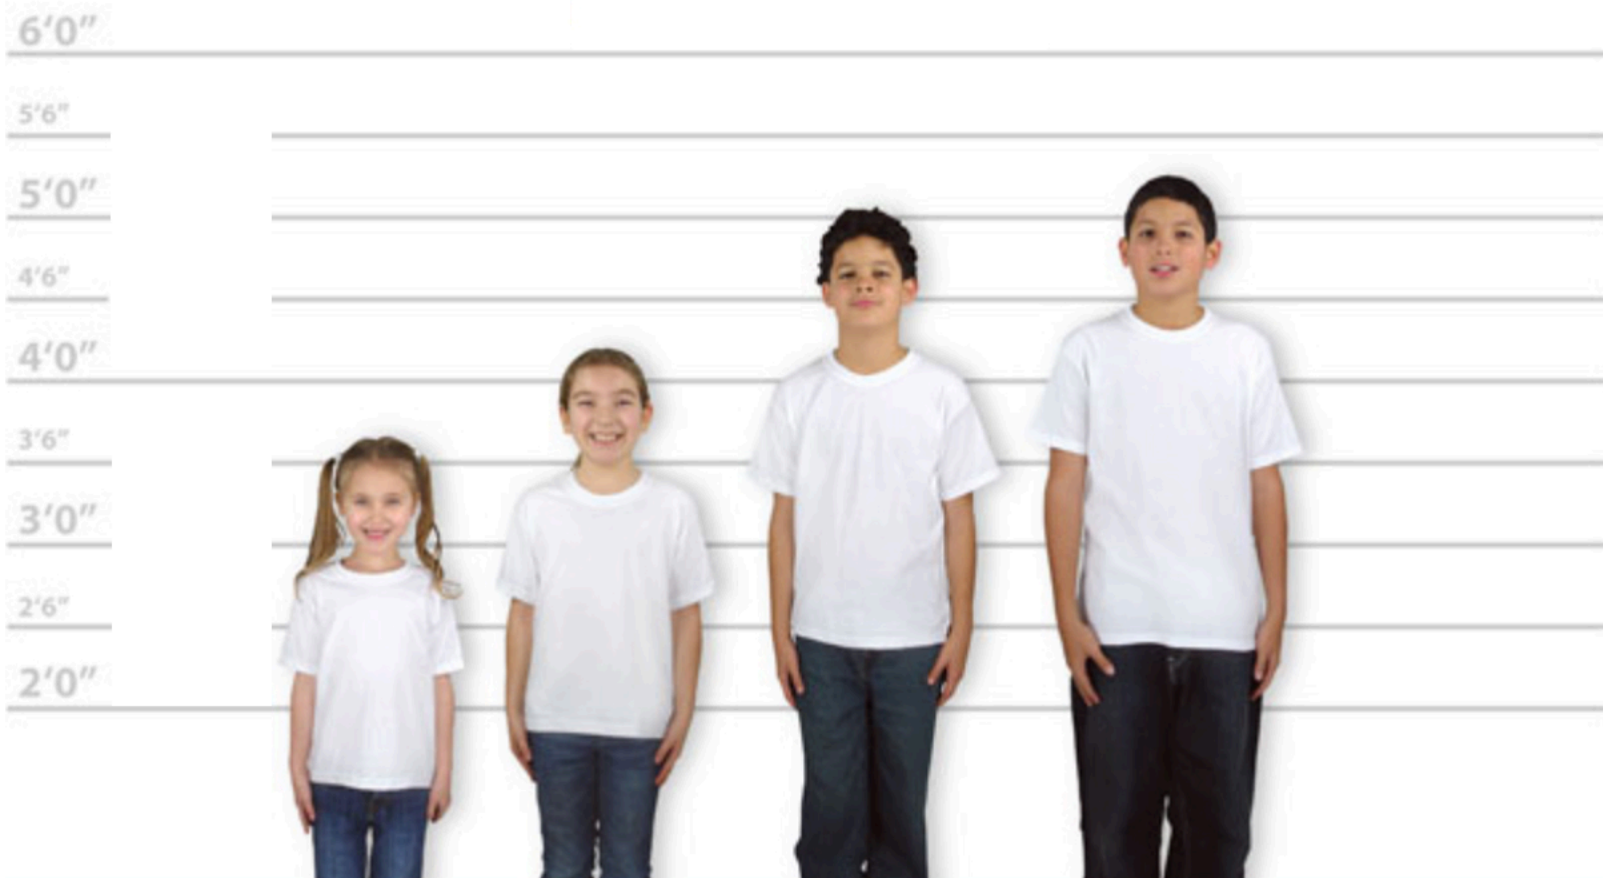

T-shirts YOUTH Size Chart

YXS

YS

YM

YL

name: Sophie
height: 3'7"
weight: 43 lbs
chest: 22"
waist: 21"

name: Maya
height: 4'2.5"
weight: 60 lbs
chest: 25"
waist: 24.5"

name: Carlos
height: 4'11"
weight: 90 lbs
chest: 29"
waist: 27.5"

name: Marquez
height: 5'3"
weight: 102 lbs
chest: 31 "
waist: 30 "

garment measurements (inches)

	YXS (2-4)	YS (6-8)	YM (10-12)	YL (14-16)	S	M	L	XL	2XL	3XL	4XL	5XL
length	18	20.5	22	23.5	27.5	28.5	29.5	30.5	31.5	32.5	33.5	34.5
width	14	16	17	18	18	20	22	24	26	28	30	32

length
 (shoulder seam at collar to bottom hem)

width
 (side to side at 1" below the sleeves)