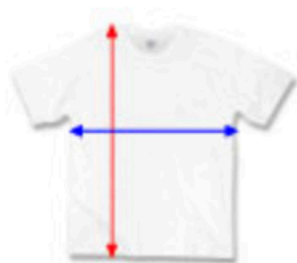

T-shirts YOUTH Size Chart

YXS

YS

YM

YL

name: Sophie
height: 3'7"
weight: 43 lbs
chest: 22"
waist: 21"

name: Maya
height: 4'2.5"
weight: 60 lbs
chest: 25"
waist: 24.5"

name: Carlos
height: 4'11"
weight: 90 lbs
chest: 29"
waist: 27.5"

name: Marquez
height: 5'3"
weight: 102 lbs
chest: 31 "
waist: 30 "

garment measurements (inches)

	YXS (2-4)	YS (6-8)	YM (10-12)	YL (14-16)	S	M	L	XL	2XL	3XL	4XL	5XL
length	18	20.5	22	23.5	27.5	28.5	29.5	30.5	31.5	32.5	33.5	34.5
width	14	16	17	18	18	20	22	24	26	28	30	32

length
 (shoulder seam at collar to bottom hem)

width
 (side to side at 1" below the sleeves)