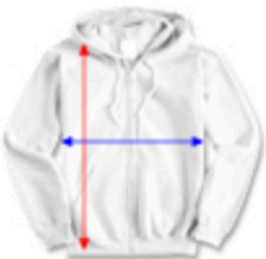

ADULT Zip Hoodies Size Chart

name:	Arielle	Jeremy	Dustin	Chris
height:	5'4"	5'9"	6'0"	6'0"
weight:	128 lbs	150 lbs	170 lbs	185 lbs
chest:	36"	37.5"	35.5"	38.5"
waist:	31"	31"	33"	34"

garment measurements (inches)

	YXS (2-4)	YS (6-8)	YM (10-12)	YL (14-16)	S	M	L	XL	2XL	3XL	4XL
length	19.5	21.75	23	24.5	26	27	28	29	30	31	32
width	14.25	16.25	17.25	18.25	19.25	21.25	23.25	25.25	27.25	29.25	31.75
5XL											
length	(shoulder seam at collar to bottom hem)										
width	(side to side at 1" below the sleeves)										
33											
33.25											