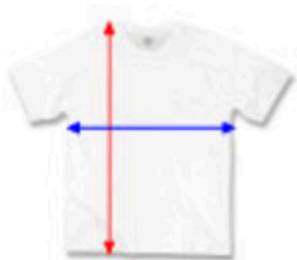

T-shirts ADULT Size Chart

S

M

L

XL

name: Chrisi
height: 5'7.5"
weight: 130 lbs
chest: 32.5"
waist: 27"

name: Matt
height: 5'10.5"
weight: 155 lbs
chest: 36.5"
waist: 32"

name: Ben
height: 6'0"
weight: 182 lbs
chest: 40"
waist: 33"

name: Mark
height: 6'3"
weight: 215 lbs
chest: 43"
waist: 39"

garment measurements (inches)

	YXS (2-4)	YS (6-8)	YM (10-12)	YL (14-16)	S	M	L	XL	2XL	3XL	4XL	5XL
length	18	20.5	22	23.5	27.5	28.5	29.5	30.5	31.5	32.5	33.5	34.5
width	14	16	17	18	18	20	22	24	26	28	30	32

length
 (shoulder seam at collar to bottom hem)

width
 (side to side at 1" below the sleeves)